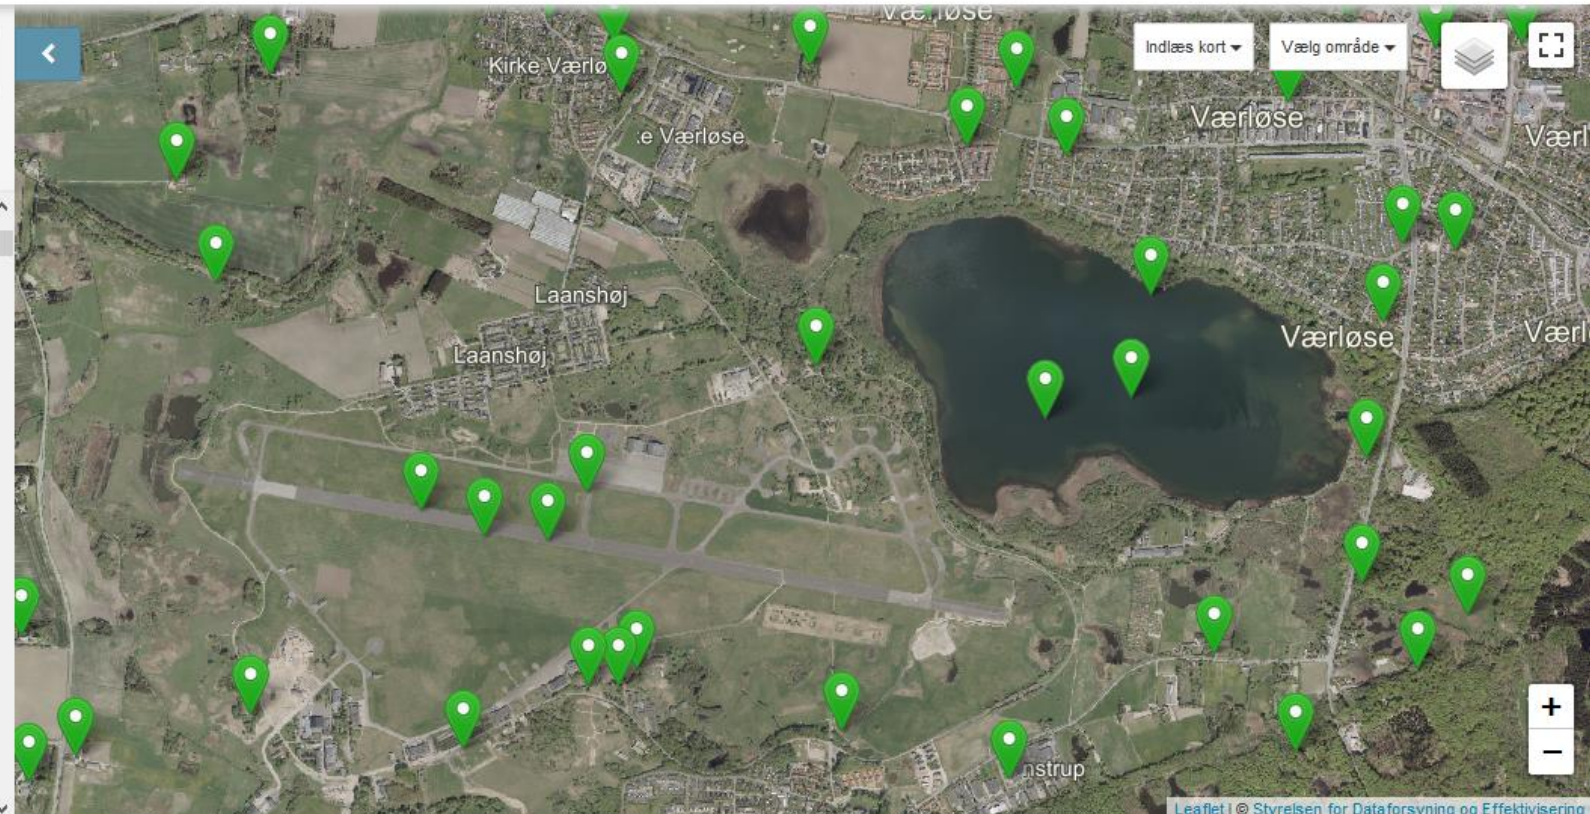

- 1948 - 1952 - Vestergade
- 
- Arstal: 1948-1952
- Sted: Danmark, Jylland, Grindsted
- Id: AAL_BL35-A1_039_015.tif

The second result is also visible:

- 1948-1952 - Vestergade
- 

The main map area shows a street layout with several green location pins. The map is titled "Indlæs kort" and "Vælg område". The bottom right corner of the map area contains the text "Leaflet | © Styrelsen for Dataforsyning og Effektivisering".

Andet eksempel...

**Søgning ud fra lokalitet og
gårdnavn og/eller ejerlav og
matrikelnummer:**

Dalgaard, matr.nr. 14, Kirke Værløse

Zoom ind på området...

Settings icon | Search icon

Ingen sortering | 1-75 af 3.482 >

Arstal: 1936-1938
Sted: Danmark, Sjælland, Værløse
Id: L00134_013.tif

Hjortøgård - 1936-1938 -

Arstal: 1936-1938
Sted: Danmark, Sjælland, Værløse
Id: L00134_018.tif

Klik på ”Indlæs kort”...

The screenshot shows a web application interface for 'Danmark set fra luften'. On the left, there is a sidebar with search and filter options. The main area is a map of Værløse, Denmark, with many green location pins. A red box highlights the 'Indlæs kort' button in the top right corner of the map interface. Below the map, there is a footer with copyright and navigation information.